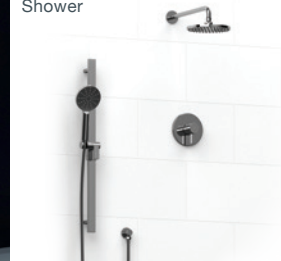

EDGE

Tub Filler

Lavatory Faucet

Wall-mount Lavatory Faucet

Shower

Available Finishes

Chrome

Brushed Nickel

Polished Nickel

Match with accessories:
HUDSON

Available Handles

RIU

Tub Filler

Tub Filler with Hand Shower

Wall-mount Lavatory Faucet

Shower

Available Finishes

Chrome

Polished Nickel

Match with accessories:
STAR

Available Handles

SILHOUETTE

Wall-mount Lavatory Faucet

Tub Filler with Hand Shower

Lavatory Faucet

Shower

Available Finish

Chrome

Match with
accessories:
PARADOX

CS

<p>Tub Filler</p> 	<p>Tub Filler with Hand Shower</p> 
<p>Single Hole Lavatory Faucet</p> 	<p>Shower</p> 
<p>Available Finishes</p> <p>● Chrome ● Brushed Nickel</p>	<p>Match with accessories: STAR</p> 