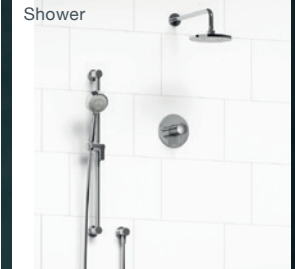

EQUINOX

Wall-mount Tub Filler

Tub Filler with Hand Shower

Single Hole Lavatory Faucet

Shower

Available Finish

Chrome

Match with
accessories:
PARADOX

EDGE

Tub Filler

Lavatory Faucet

Wall-mount Lavatory Faucet

Shower

Available Finishes

Chrome

Brushed Nickel

Polished Nickel

Match with accessories:
HUDSON

Available Handles

RIU

Tub Filler

Tub Filler with Hand Shower

Wall-mount Lavatory Faucet

Shower

Available Finishes

Chrome

Polished Nickel

Match with accessories:
STAR

Available Handles

SILHOUETTE

Wall-mount Lavatory Faucet

Tub Filler with Hand Shower