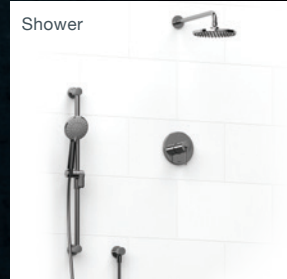

GS

Available Finish

Chrome

Match with accessories:
STAR