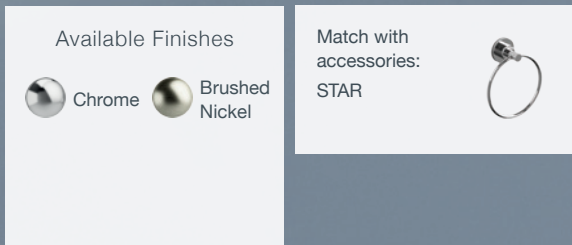

Match with accessories: STAR

PROFILE

Wall-mount Lavatory Faucet

Tub Filler with Hand Shower

Lavatory Faucet

Shower

Available Finish

Chrome

Match with accessories:
KS

PALLACE

Tub Filler

Tub Filler with Hand Shower

Single Hole Lavatory Faucet

Shower

Available Finishes

Chrome

Brushed Nickel

Polished Nickel

Match with accessories: STAR or KS

Available Handles

L or +

VS

GS

Available Finish

Chrome

Match with accessories:
STAR

ALTITUDE

<p>Tub Filler</p> 	<p>Single Hole Lavatory Faucet</p> 
<p>Single Hole Lavatory Faucet</p> 	<p>Shower</p> 
<p>Available Finishes</p> <ul style="list-style-type: none">ChromeBrushed NickelPolished Nickel	<p>Match with accessories: STAR</p> 