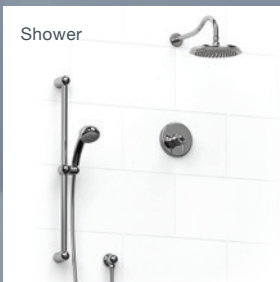

SALOMÉ

Tub Filler

Tub Filler with Hand Shower

Single Hole Lavatory Faucet

Shower

Available Finishes

Chrome

Polished Nickel

RETRO

Wall-mount Lavatory Faucet

Tub Filler with Hand Shower

Single Hole Lavatory Faucet

Shower

Available Finishes

Chrome

Brushed
Nickel

Polished
Nickel

Match with
accessories:
RETRO

Available
Handles

L, X or +

ANTICO

ROMANCE

Tub Filler

Tub Filler with Hand Shower

Lavatory Faucet

Shower

Available Finishes

Chrome

Brushed
Nickel

Chrome/
White

Polished
Nickel

Match with
accessories:
ROMANCE