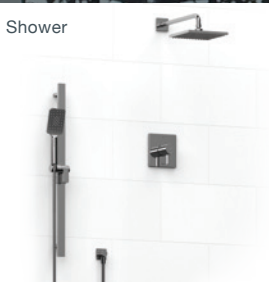

EDGE

Tub Filler

Lavatory Faucet

Wall-mount Lavatory Faucet

Shower

Available Finishes

Chrome

Brushed Nickel

SYLLA

Tub Filler

Tub Filler with Hand Shower

Lavatory Faucet

Shower

Available Finishes

Chrome

Brushed Nickel

Match with accessories: STAR

PROFILE

Wall-mount Lavatory Faucet

Tub Filler with Hand Shower

Lavatory Faucet

Shower

Available Finish

Chrome

Match with accessories:
KS

PALLACE

Tub Filler

Tub Filler with Hand Shower

Single Hole Lavatory Faucet

Shower

Available Finishes

Chrome