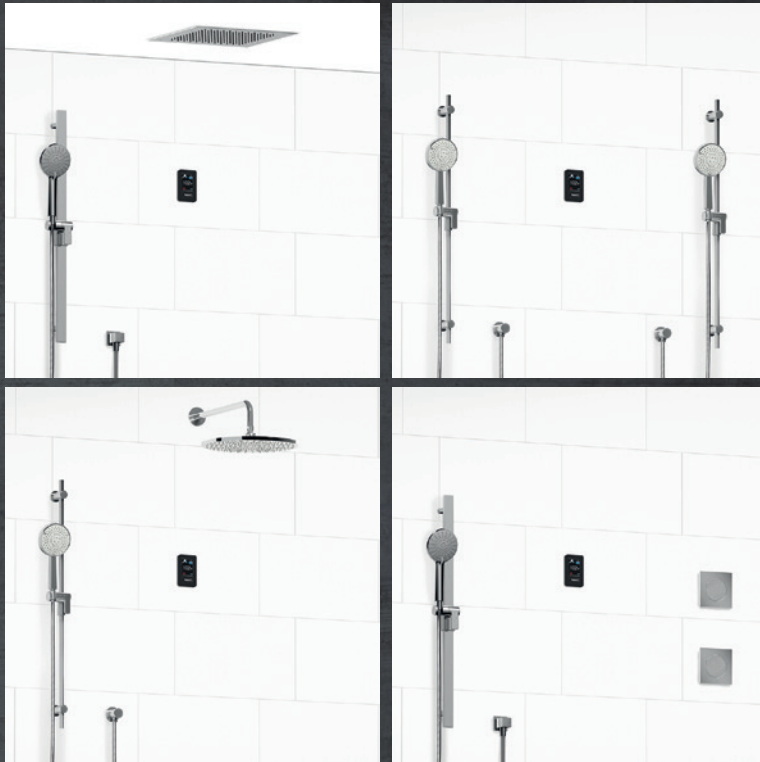

SALOMÉ

Tub Filler

Tub Filler with Hand Shower

Single Hole Lavatory Faucet

Shower

Available Finishes

Chrome

Polished Nickel

Match with accessories:
RETRO

Chrome/
White

Polished Nickel

Available Handles

L or +

GENIUS™ SHOWER

Available
Finish

Chrome

EASE OF INSTALLATION

Riobel faucets are designed for easy installation, access and maintenance.

TIME-TESTED FINISHES

All Riobel products in brushed nickel, polished nickel, and stainless steel are treated with a high-tech coating (PVD) to protect them from tarnishing, discolouration, scratching and corrosion.